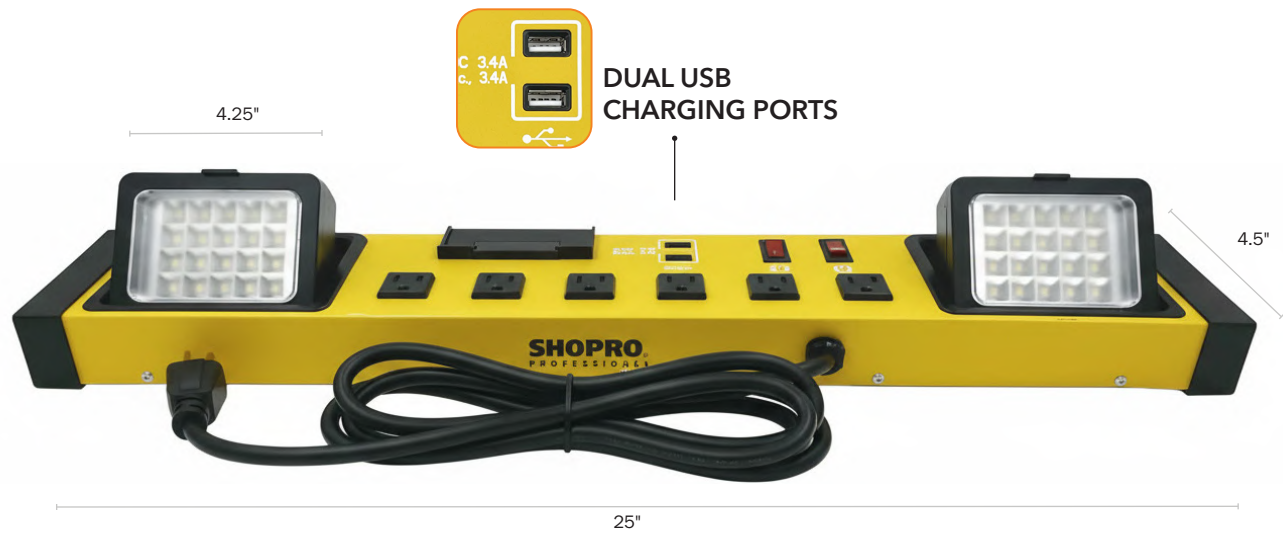

### BOOSTER CABLE CLAMPS

2 Pieces per bag 500 A 72V 4GA to 6GA Steel with vinyl insulated handle Copper inserted in jaws

**C004020** 8/48  
CASE

POWER BARS / OUTLETS

Designed for worksites, garages, workshops, and maintenance environments, this all-in-one PowerStation combines power distribution, lighting, and device charging in a single compact unit. Dual adjustable LED worklights provide focused illumination while six power outlets support multiple tools and equipment simultaneously. With integrated USB charging, durable jobsite construction, and flexible placement options, it delivers convenient power and lighting wherever work needs to get done.