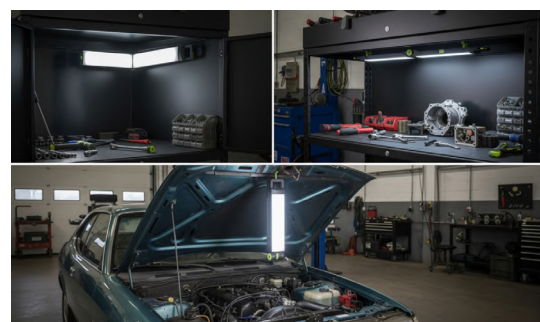

89495

1/10  
CASE

 **RECHARGEABLE**

 **1000 LUMENS**

**MULTIPLE LIGHT MODES**

 **USB-C CHARGING**

 **MAGNETIC BASE**

Designed for worksites, garages, outdoor tasks, and emergency use, this multi-mount rechargeable LED lantern delivers powerful illumination and versatile functionality in one compact unit. The dual lighting system combines a high-output spotlight and adjustable lantern light to provide both long-distance visibility and wide-area lighting. A built-in magnetic base and tripod-ready design allow hands-free operation on metal surfaces or stable positioning for task lighting. With a rechargeable battery, USB power bank capability, and durable weather-resistant construction, it provides reliable lighting for jobsite work, camping, repairs, and backup emergency lighting.