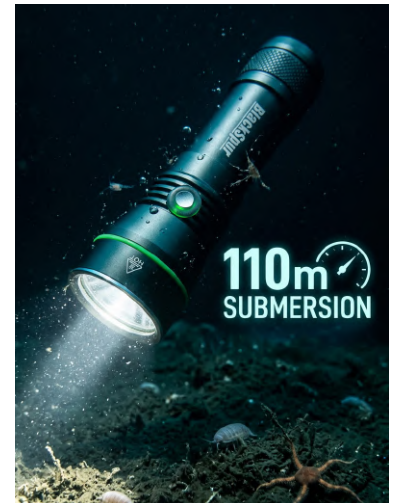

COB LED LASER FLASHLIGHT

- **Adjustable Beam Focus:** Switch between wide-area lighting or a focused spotlight depending on the task.
- **Multiple Lighting Modes:** High, Low, and Strobe settings plus a Class 2 red laser for pointing and alignment.
- **Dual Power Options:** Operates with the included rechargeable lithium battery or 3 AAA batteries (not included).
- **Durable Aluminum Construction:** Rugged metal housing built for workshop, garage, and outdoor use.
- **Weather-Resistant Design:** IP44 rating helps protect against dust and light rain.
- **USB Rechargeable:** Includes USB charging cable for convenient recharging.

89106 6/24
CASE