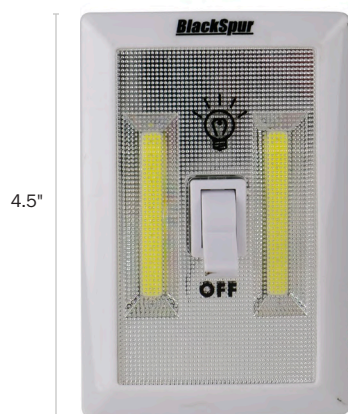

4.5"

3"

COB LED LIGHT SWITCH

- **200 Lumen COB LED Output:** Bright illumination for closets, cabinets, and dark storage areas.
- **Wireless Installation:** No wiring required for quick and easy setup.
- **Multiple Mounting Options:** Magnet, loop fastener, and keyhole slots allow versatile placement.
- **Battery Powered:** Operates on 4 AAA batteries (included) for convenient portable use.
- **Compact Lightweight Design:** Easy to install, move, and use in different locations.
- **Retail Display Pack:** 12 pc display box ideal for store presentation.

89410 12/48
CASE