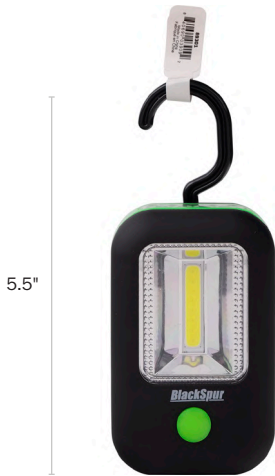

## 2 PC LED FLASHLIGHT AND FOLDING POCKET KNIFE SET

- **280 Lumen Flashlight:** Bright illumination with up to 246 ft beam distance.
- **Two Lighting Modes:** High and Low settings for maximum brightness or extended runtime.
- **Tactical Folding Knife:** Fine-edge locking blade for everyday cutting tasks.
- **Pocket Clip & Carabiner:** Easy attachment to belts, packs, or gear.
- **Durable Aluminum Flashlight:** Rugged housing with 1 m drop resistance and weather resistance.
- **Battery Powered:** Runs on 2 AA batteries (included) for ready-to-use convenience.

89136 6/24  
CASE

**280 LUMENS**

**2-LIGHT MODES**

**246FT LIGHT RANGE**

**2AA BATTERY**

## COB LED COMPACT LIGHT

- **200 Lumen Output:** Bright lighting for repairs, inspections, and everyday tasks.
- **Dual Light Modes:** Top flashlight and wide work light for flexible illumination.
- **Hands-Free Positioning:** Built-in magnet and fold-away hook allow easy mounting or hanging.
- **Weather-Resistant Design:** IPX3 rating helps protect against light rain and splashes.
- **Battery Powered:** Runs on 3 AAA batteries (included) for ready-to-use convenience.
- **Retail Display Pack:** 16 pc Try-Me display box ideal for store presentation.