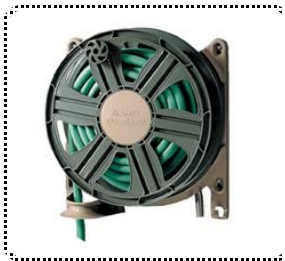

HOSE REELS

WALL MOUNT

AMES REELEASY PROMO SIDE-WINDING HOSE REEL

• narrow profile 14" poly reel • holds 50' of 5/8" hose • 16" centres for easy mounting • 4' leader hose with brass coupling • **Limited Lifetime Warranty**

AMES DECORATIVE ALUMINUM WALL MOUNT REEL

• new design cast aluminum hose reel • die cast aluminum water system is rust proof, leak proof • has 2-position angle for leader hose • built in top tray stores accessories • soft touch comfort grip on handle mounts on 16" centers • comes with mounting hardware

Item #	Description	UPC	Pack
23-832	PROMO HOSE REEL	049206238329	1/4/36

Item #	Description	UPC	Pack
G-99808	WALL MOUNT DECO REEL	055636998085	

AMES REELEASY ASSEMBLED SIDE-MOUNT HOSE REEL

• narrow profile 18" reel • convenient molded in hose guide with 180° arc • 4' leader hose with brass coupling • holds 100' of 5/8" or 150' of 1/2" hose • limited lifetime warranty

AMES RETRACTABLE HOSE REEL

• new & improved design for 2010 • equipped with "stop anywhere" feature when being pulled out or retracted • can adjust hose length conveniently • slow return mechanism prevents high speed and random swing return • has wall mount and 180° lateral pivot • quick release coupling • comes with 65' of 1/2" hose and adjustable nozzle • poly construction