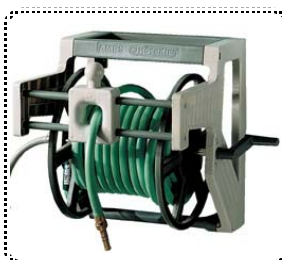

AMES RETRACTABLE HOSE REEL

• new & improved design for 2010 • equipped with "stop anywhere" feature when being pulled out or retracted • can adjust hose length conveniently • slow return mechanism prevents high speed and random swing return • has wall mount and 180° lateral pivot • quick release coupling • comes with 65' of 1/2" hose and adjustable nozzle • poly construction

Item #	Description	UPC	Pack
23-883	SIDE-MOUNT HOSE REEL	049206238831	1/24

Item #	Description	UPC	Pack
G-99837	RETRACTABLE HOSE REEL	055636998375	

AMES DECORATIVE METAL SWIVEL WALL MOUNT REEL

• solid steel rod construction similar to patio bistro sets • aluminum die cast water system is leak proof and corrosion resistant • decorative face hides hoses • swivels out for use and flat for storage • mounts on 16" centers • lift and lock cap secures reel in place • holds up to 100' of 5/8" hose • decorative grip • mounting hardware included

CARTS

AMES FOLD-N-STORE HOSE REEL CART

• revolutionary new design • compact, folding design saves on storage and shipping • push button lock to fold • rotating comfort grip • ergonomic design - grip, handle, multiple foot rests • handle acts as a built in guide and hose limiter • wide stable "foot print" • re-inforced water supply system with in-line connections.

Item #	Description	UPC	Pack
G-99809	METAL SIDE MOUNT REEL	055636998092	

Item #	Description	UPC	Pack
23-856	FOLDING HOSE CART	049206238565	1/3

AMES HOSEKING® DELUXE WALL-MOUNT HOSE REEL

• HoseKing deluxe all-poly wall-mount hose reel • 225' of 5/8" hose capacity • sliding hose guide • handy tray • heavy duty crank handle • strong snap together 16" basket • 4-1/2' leader hose • 16" x 12-1/2" reel • **Limited Lifetime Warranty**