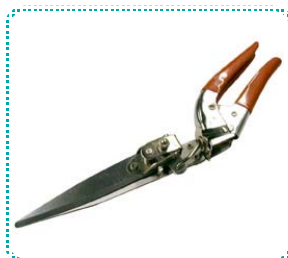

Item #	Description	UPC	Pack
BAH-GS76	1 HAND GRASS SHEAR	7311518010782	1/6

CORONA – SHORT HANDLE

CORONA 3-POSITION GRASS SHEAR

- vertical for edging, horizontal for trimming, angled 45-degree for hard-to-reach areas
- adjustable spring tension top blade • precision ground high carbon steel blades • durable chrome plating • thumb lock safety • vinyl grips • packed in view box